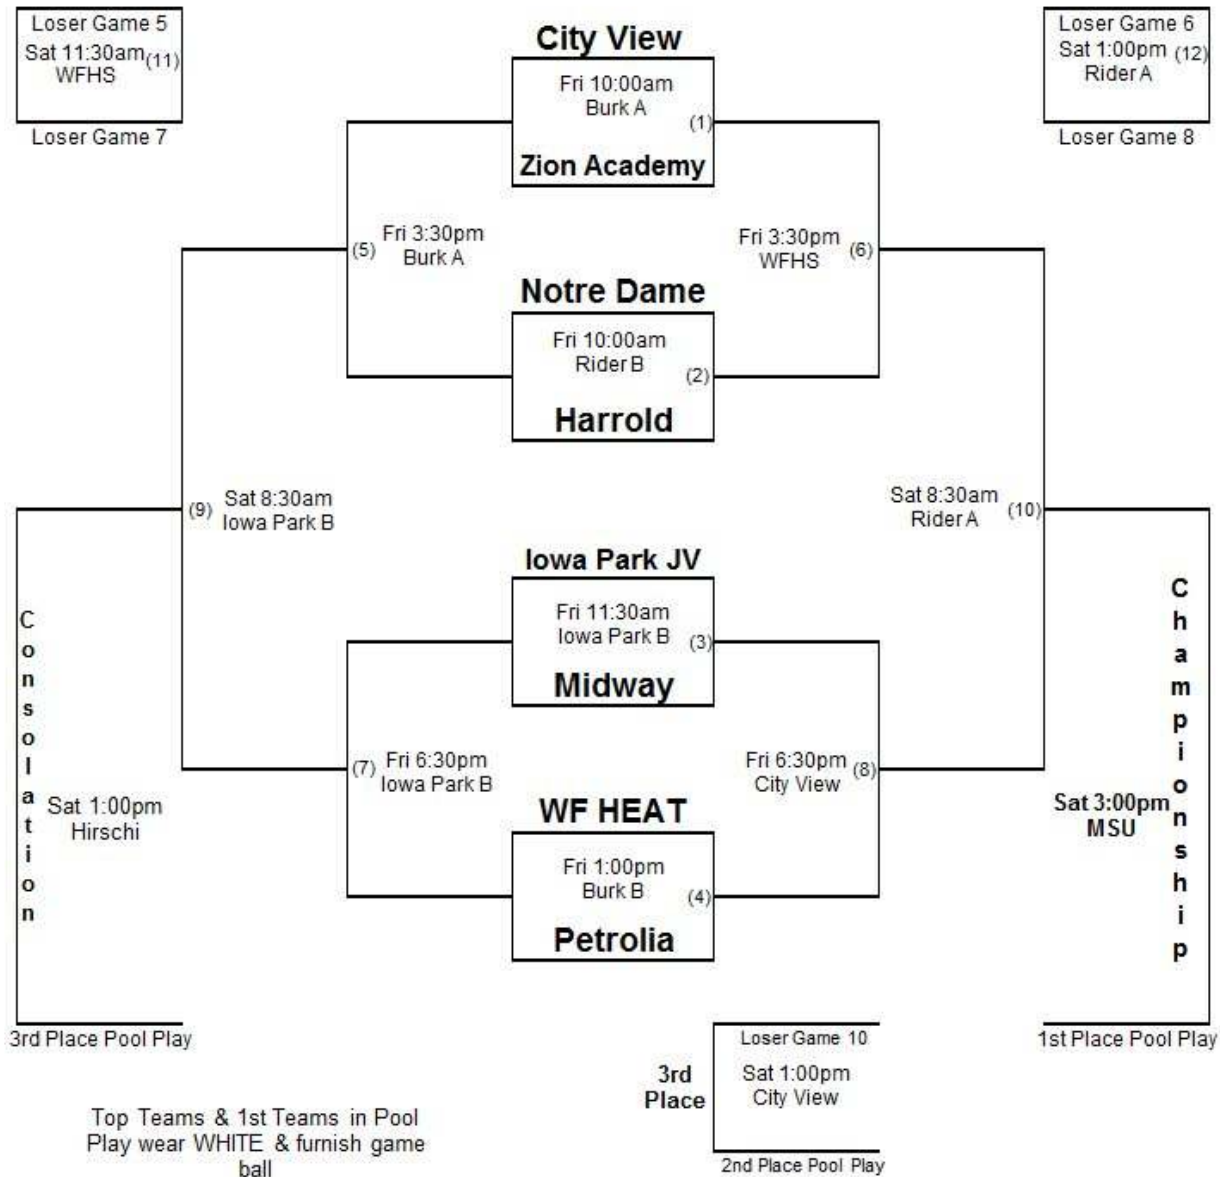

31st ANNUAL 2011 FANTASY OF LIGHTS

DIVISION III BOYS

Pool play 3 way tie breaker: 1st - lowest opponents total aggregate score of tied teams, 2nd next lowest.
- Coin Flip (even teams advance, placed by head to head winner)

Pool play 2 way tie breaker: Head to head winner of tied teams.

Pool Play

Eldorado vs Archer City	Fri 11:30am	Burk B
Bellevue vs Dodd City	Fri 1:00pm	Rider B
Dodd City vs Eldorado	Fri 6:30pm	Iowa Park A
Archer City vs Bellevue	Fri 5:00pm	MSU
Bellevue vs Eldorado	Sat 8:30am	City View
Archer City vs Dodd City	Sat 10:00am	Hirschi